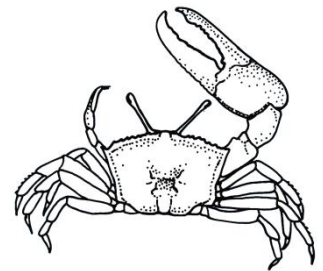

I Spy: Animals

Discover some of North Queensland's animals in our galleries.

Elasmosaur

Angler fish

Nautilus shell

Sugar ant

Red-eyed tree frog

Black fruit bat

Rhinoceros beetle

Ulysses butterfly

Common brushtail possum

Gecko

Eastern Brown Snake

Curlew

Fiddler crab